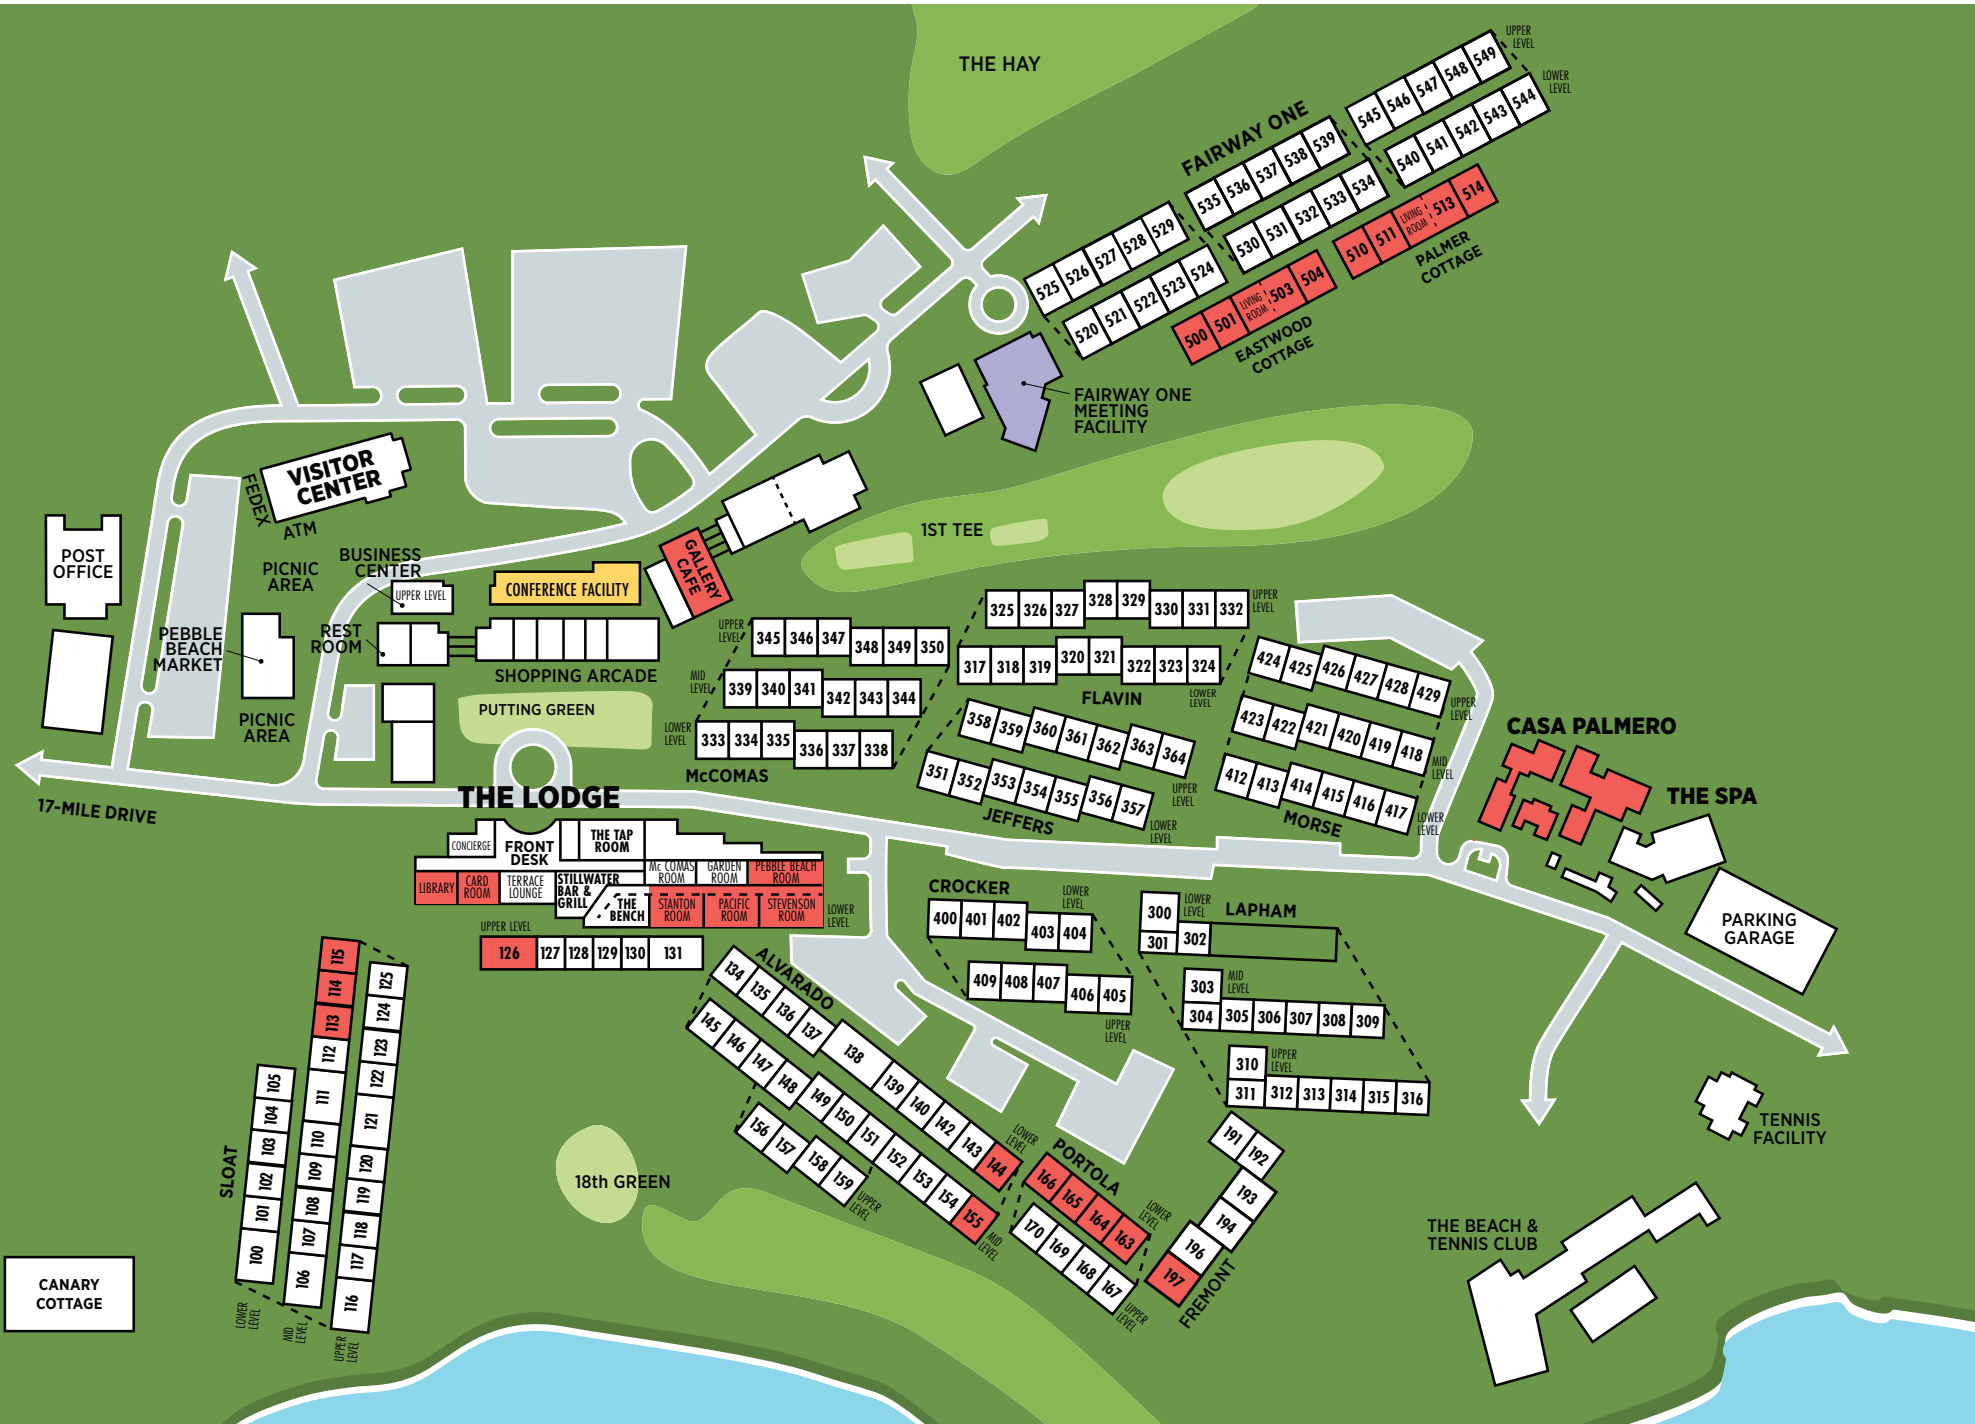

Guide to Hospitality Venues

Getting Here

Pebble Beach Resorts is in the Del Monte Forest on the coast of California's Monterey Peninsula. Pebble Beach Resorts is 118 miles (190 km) south of San Francisco, 80 miles (129 km) south of San Jose and 327 miles (527 km) north of Los Angeles.

The Lodge Specialty Hospitality Opportunities: Just steps from the fairways of Pebble Beach, these offerings include Fairway One Cottages, Casa Palmero, Gallery Cafe and more, providing an exclusive experience in and around the iconic Lodge Main Building.

Hospitality Suites: Positioned along the 18th hole at Pebble Beach—Suites offer extended patio decks complete with breathtaking ocean views.

Hospitality Table Packages: Available to delight small groups of 12 or less, located in the Pebble Beach Room in the famous Lodge Main Building.

PEBBLE BEACH
RESORTS